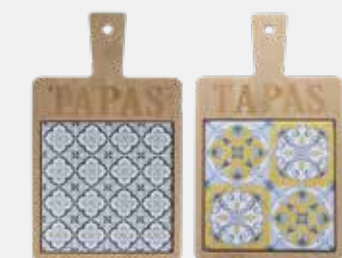

SOLEIL

Tagliere 2 decori assortiti 28x17 cm
Chopping board 2 assorted designs 11"x6 ¾"

Ceramica e Bamboo / Ceramic and Bamboo
TW8TA675959 - EAN 8056444434101

INNER 6
MASTER 24