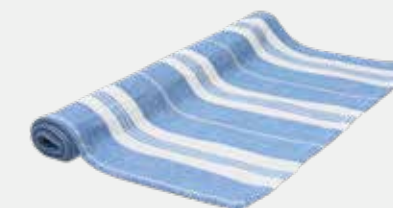

ANTIBES

Runner 40x140 cm
Runner 15 3/4"x55"

Cotone 90%+10% poliestere
Cotton 90%+10% polyester
TXXRU015846 - EAN 8056444312928

INNER 6
MASTER 60