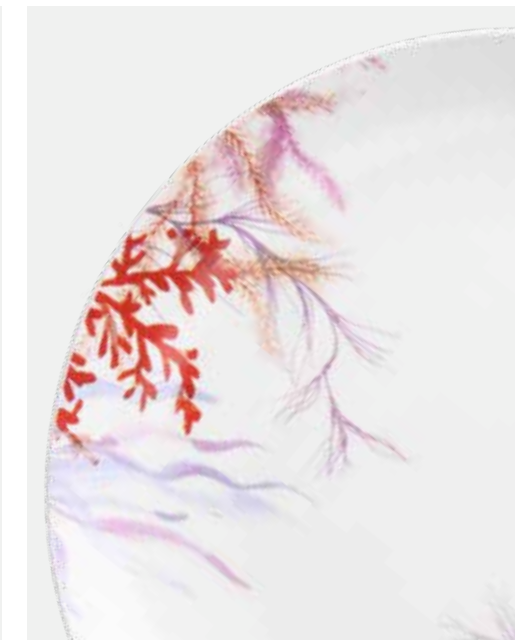

DENIM

Tovaglia 140x180 cm (6 persone)
Tablecloth 55"x70 ¾" (6 people)

Cotone 90%+10% poliestere
Cotton 90%+10% polyester
TXXTO115905 - EAN 8056444378313

DENIM

Tovaglia 140×240 cm (8 persone)
Tablecloth 55"×94 ½" (8 people)