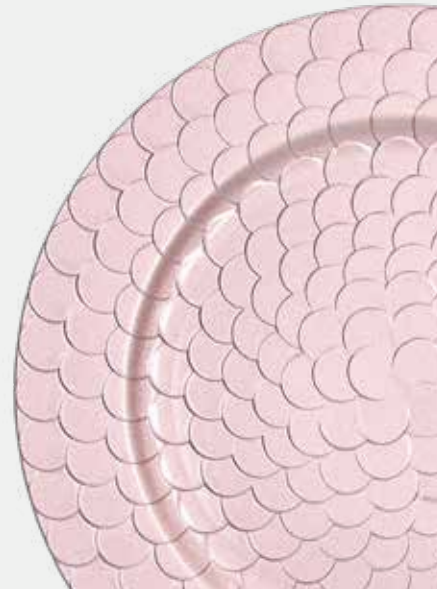

GIPSY ROSA

Piatto fondo ø 20,5 cm
Soup plate 8"

Porcellana / Porcelain
ME001205685 - EAN 8056444177282

INNER 6
MASTER 24

AUDREY

Piatto piano ø 27 cm
Dinner plate 10 ¾"

Porcellana / Porcelain
MC000275730 - EAN 8056444236514

INNER 6
MASTER 18

AUDREY

Piatto dessert ø 19 cm
Dessert plate 7 ½"

Porcellana / Porcelain
MC002195730 - EAN 8056444358308

INNER 6
MASTER 36

AUDREY

Mug 320 cc
Mug 10 ¾ oz

New bone china
IR614325730 - EAN 8056444236590

INNER 6
MASTER 36

AUDREY

Bolo ø 14x7 h cm - 540 cc
Bowl ø 5 ½"x2 ¾" h - 18 ¼ oz

New bone china
IR668145730 - EAN 8056444236552

INNER 6
MASTER 36

AUDREY

Tazza colazione 420 cc
Breakfast cup 14 ¼ oz

New bone china
IR617425730 - EAN 8056444236637

INNER 6
MASTER 36

AUDREY

Insalatiera ø 23 cm
Salad bowl ø 8 ¾"

Porcellana / Porcelain
MC024235730 - EAN 8056444354058

INNER 6
MASTER 12

AUDREY

Sottopiatto ø 33 cm
Charger plate ø 13"

Polipropilene / Polypropylene
P6922345730 - EAN 8056444236866

INNER 6
MASTER 24

AUDREY

Set 6 tazze caffè 80 cc con piattino
Set 6 coffee cups 2 ¾ oz with saucers

New bone china
IR685015730 - EAN 8056444236682

MASTER 6

AUDREY

Tazza caffè 80 cc
Coffee cup 2 ¾ oz

New bone china
IR615085730 - EAN 8056444236774

INNER 12
MASTER 96

AUDREY

Vassoio rettangolare 30x20 cm
Rectangular tray 11 ¾"x7 ¾"

Legno / Wood
KH834A15730 - EAN 8056444236781

MASTER 6

AUDREY

Tagliere ø 15 cm
Chopping board ø 6"

Stoneware+Sughero / Stoneware+Cork
DA1TAF85730 - EAN 8056444236903

INNER 6
MASTER 36

AUDREY

Sottopentola ø 16 cm
Pots & pans round stand ø 6 ¼"

Stoneware+Sughero / Stoneware+Cork
DA1ST015730 - EAN 8056444236804

INNER 6
MASTER 48

AUDREY

Set 6 tazze tè 200 cc con piattino
Set 6 tea cups 6 ¾ oz with saucers

New bone china
IR685025730 - EAN 8056444236668

MASTER 6

AUDREY

Appoggiamestolo 22x3 h cm
Ladle stand 8 ¾"x1 ¼" h

Stoneware
DA1PC215730 - EAN 8056444236835

INNER 6
MASTER 48