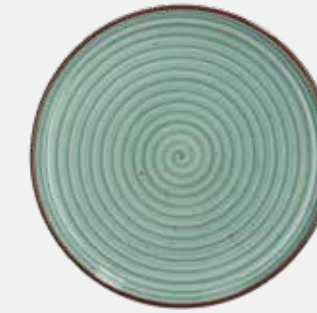

Urban Pastel Verde

Una collezione di piatti, boro e mug dalle linee moderne, caratterizzata da una tonalità di verde unica. Ogni pezzo è dipinto a mano.

A collection of plates, bowl and mug with modern design, characterized by a unique shade of green. Each piece is hand-painted.

URBAN PASTEL VERDE

Piatto piano ø 27 cm
Dinner plate ø 10 ¾"

Stoneware - Dipinto a mano / Hand painted
UR100276032 - EAN 8056444023503