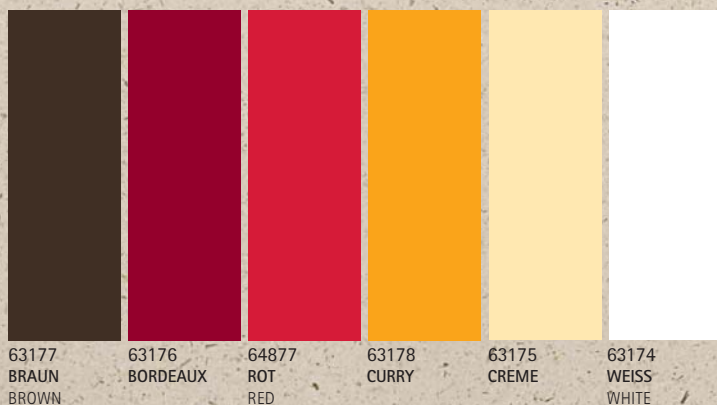

4.4 TISCHDECKEN/TABLE CLOTHS

Linclass
PREMIUM

100 x 100 cm