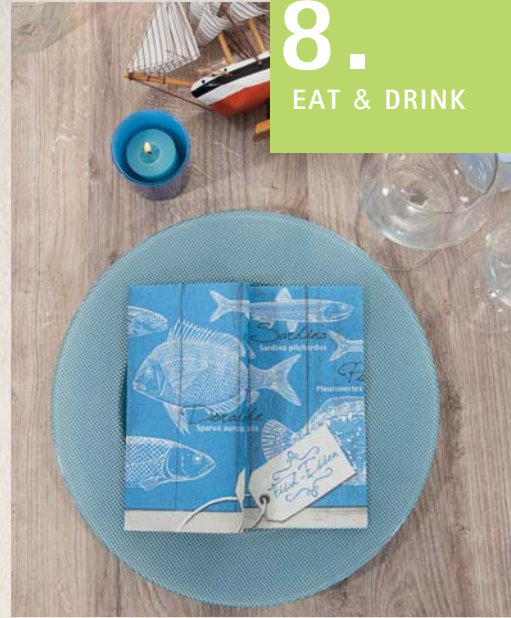

88676
88677 + PEARL COATING

sahara

gelb/yellow

kiwi

dunkelgrün/dark green

braun/brown

GRÜNKOHL

Linclass
SERVIETTE/NAPKIN
40 x 40 cm, 1/4 Falz/fold