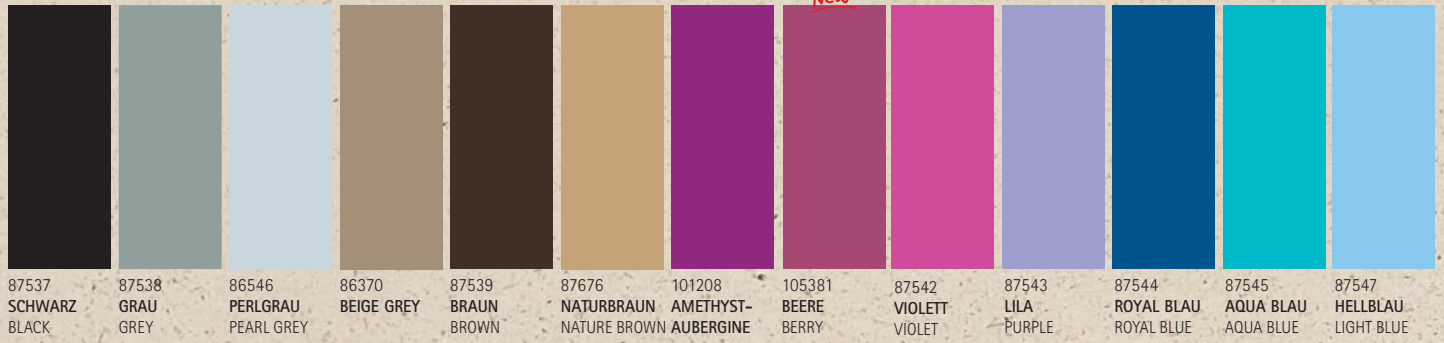

4.3 TISCHDECKEN/TABLE CLOTHS

Linclass
PREMIUM

80 x 80 cm