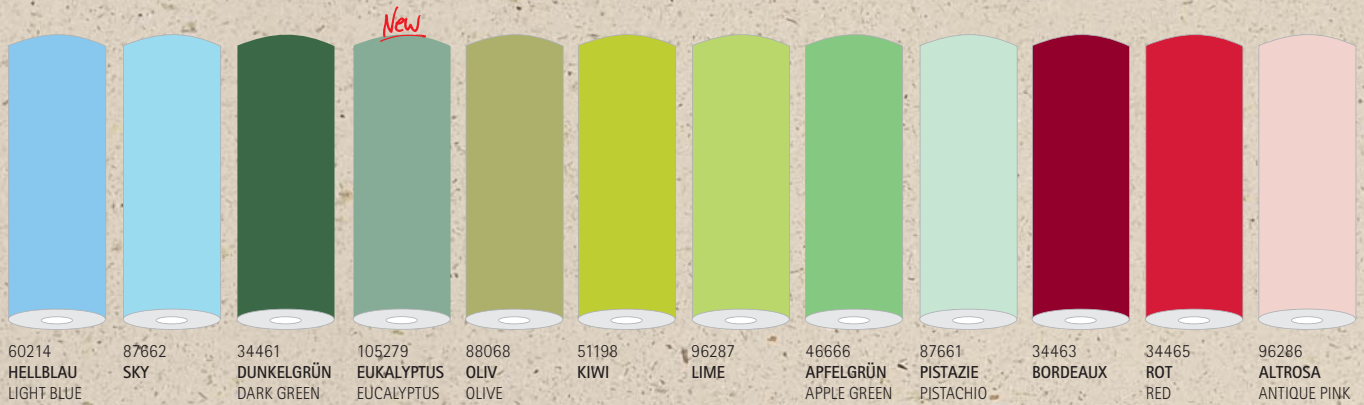

3.3 ROLLENWARE/REELS *Linclass*® PREMIUM

118 cm x 25 m