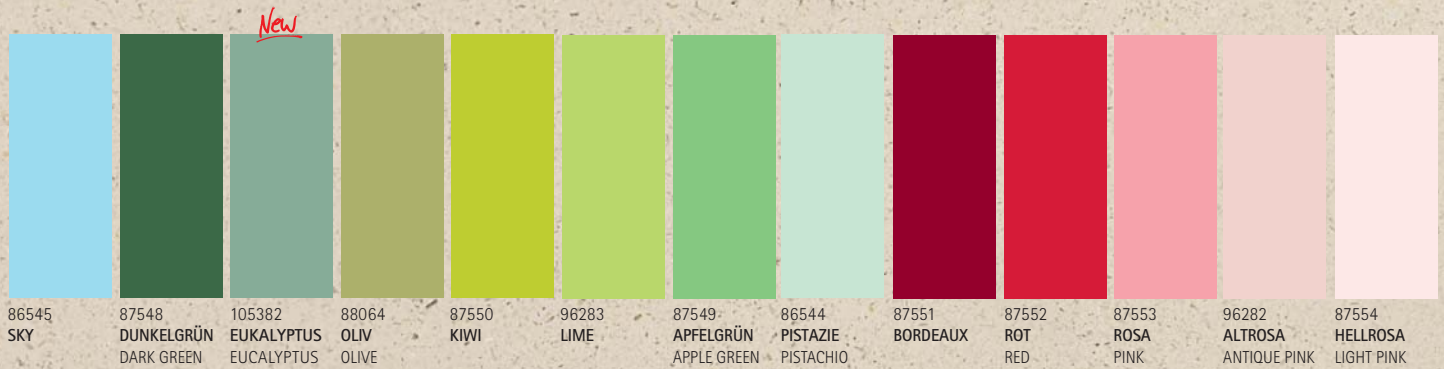

4.3 TISCHDECKEN/TABLE CLOTHS

Linclass
PREMIUM

80 x 80 cm